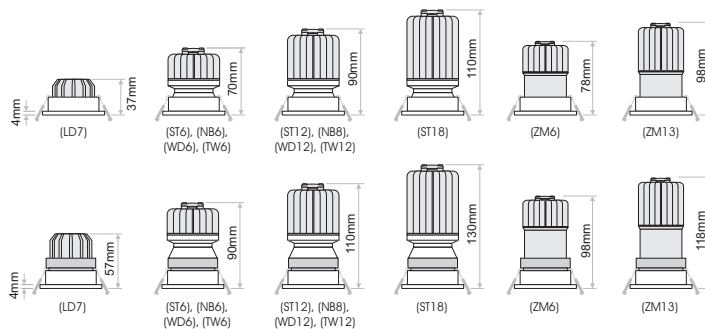

SOUL

SOUL

SOUL DEEP

SOUL ADJ

SOUL ADJ DEEP

SOUL IP65

SOUL IP65 DEEP