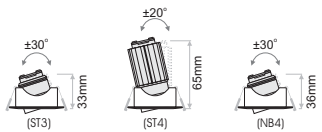

SOUL MINI ADJ DEEP