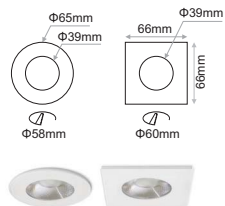

- SOUL is a series of recessed downlights.
- It is available either round or square.
- It is either fixed or adjustable depending on the model.
- It is available in standard or deep version offering extra visual comfort.
- Power consumption: varies from 3 to 18 watt.
- Beam angle: varies from 9 to 50 degrees.
- SOUL DEEP version is also available for LED lamps.
- Accessories available: honeycomb, linear spread lens, softening lens.
- Luminaire outer trim material: aluminium.
- Outer trim available in black or white as standard but custom colours also available upon request.
- 3 SDCM
- L90/B10 50000h
- Low UGR ensuring visual comfort (UGR<15 for DEEP version models).
- Selection of IP protection: either IP20 or IP54 (face only).
- Soul is also offered with an ingress protection rate IP65 (face only).
- Soul Mini: constant current 350mA @3W / 500mA @4.3W.

Ordering Code Example: *SOUL MINI DEEP-RD-ST4-30C-80-38-WB-DL-100*

SOUL DEEP LL

Model	Outer Trim	Luminaire Colour:	Lamp Holder	Accessories
SOUL DEEP LL <i>(SOUL DEEP LL)</i>	Round <i>(RD)</i> Square <i>(SQ)</i>	White/White <i>(WW)</i> White/Black <i>(WB)</i> Black/Black <i>(BB)</i> Black/White <i>(BW)</i>	GU10 (max 7.5W) (G1)	<p>COVER</p> <ul style="list-style-type: none"> Standard <i>(0)</i> Honeycomb <i>(1)</i> Linear Spread <i>(2)</i> Softening Lens <i>(3)</i> <p>IP RATE</p> <ul style="list-style-type: none"> IP20 <i>(0)</i> IP54 <i>(1)</i> IP65* <i>(2)</i>
SOUL ADJ DEEP LL <i>(SOUL A DEEP LL)</i>				
SOUL IP65 DEEP LL <i>(SOUL 65 DEEP LL)</i>				

* Applicable only for SOUL IP65 DEEP

Ordering Code Example: *SOUL A DEEP LL-RD-WW-G-1-10*

SOUL

SOUL

SOUL DEEP

SOUL ADJ

SOUL ADJ DEEP

SOUL IP65