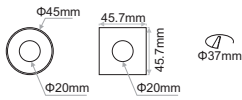

- SOUL is a series of recessed downlights.
- It is available either round or square.
- It is either fixed or adjustable depending on the model.
- It is available in standard or deep version offering extra visual comfort.
- Power consumption: varies from 3 to 18 watt.
- Beam angle: varies from 9 to 50 degrees.
- SOUL DEEP version is also available for LED lamps.
- Accessories available: honeycomb, linear spread lens, softening lens.
- Luminaire outer trim material: aluminium.
- Outer trim available in black or white as standard but custom colours also available upon request.
- 3 SDCM
- L90/B10 50000h
- Low UGR ensuring visual comfort (UGR<15 for DEEP version models).
- Selection of IP protection: either IP20 or IP54 (face only).
- Soul is also offered with an ingress protection rate IP65 (face only).
- Soul Mini: constant current 350mA @3W / 500mA @4.3W.

Ordering Code Example: *SOUL MINI DEEP-RD-ST4-30C-80-38-WB-DL-100*

SOUL DEEP LL

Model	Outer Trim	Luminaire Colour:	Lamp Holder	Accessories
SOUL DEEP LL <i>(SOUL DEEP LL)</i>	Round <i>(RD)</i> Square <i>(SQ)</i>	White/White <i>(WW)</i> White/Black <i>(WB)</i> Black/Black <i>(BB)</i> Black/White <i>(BW)</i>	GU10 (max 7.5W) (G1)	<p>COVER</p> <ul style="list-style-type: none"> Standard <i>(0)</i> Honeycomb <i>(1)</i> Linear Spread <i>(2)</i> Softening Lens <i>(3)</i> <p>IP RATE</p> <ul style="list-style-type: none"> IP20 <i>(0)</i> IP54 <i>(1)</i> IP65* <i>(2)</i>
SOUL ADJ DEEP LL <i>(SOUL A DEEP LL)</i>				
SOUL IP65 DEEP LL <i>(SOUL 65 DEEP LL)</i>				

SOUL IP65 DEEP

SOUL MINI

SOUL MINI

SOUL MINI DEEP

SOUL MINI ADJ

SOUL MINI ADJ DEEP

SOUL MINI IP65

SOUL MINI IP65 DEEP

SOUL

LD7

SOUL / SOUL ADJ
LOR 0.67 / 0.58
30°

SOUL DEEP BL / SOUL ADJ DEEP WH
LOR 0.46 / 0.49
27°

ST6/ ST12/ ST18/ WD6 /WD12 /TW6 /TW12

SOUL / SOUL ADJ
LOR 0.79 / 0.71
19°

LOR 0.87 / 0.77
35°

LOR 0.83 / 0.80
50°