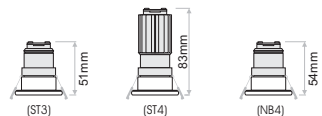

- SOUL is a series of recessed downlights.
- It is available either round or square.
- It is either fixed or adjustable depending on the model.
- It is available in standard or deep version offering extra visual comfort.
- Power consumption: varies from 3 to 18 watt.
- Beam angle: varies from 9 to 50 degrees.
- SOUL DEEP version is also available for LED lamps.
- Accessories available: honeycomb, linear spread lens, softening lens.
- Luminaire outer trim material: aluminium.
- Outer trim available in black or white as standard but custom colours also available upon request.
- 3 SDCM
- L90/B10 50000h
- Low UGR ensuring visual comfort (UGR<15 for DEEP version models).
- Selection of IP protection: either IP20 or IP54 (face only).
- Soul is also offered with an ingress protection rate IP65 (face only).
- Soul Mini: constant current 350mA @3W / 500mA @4.3W.

Ordering Code Example: *SOUL MINI DEEP-RD-ST4-30C-80-38-WB-DL-100*

SOUL DEEP LL

Model	Outer Trim	Luminaire Colour:	Lamp Holder	Accessories
SOUL DEEP LL <i>(SOUL DEEP LL)</i>	Round <i>(RD)</i> Square <i>(SQ)</i>	White/White <i>(WW)</i> White/Black <i>(WB)</i> Black/Black <i>(BB)</i> Black/White <i>(BW)</i>	GU10 (max 7.5W) (G1)	<p>COVER</p> <ul style="list-style-type: none"> Standard <i>(0)</i> Honeycomb <i>(1)</i> Linear Spread <i>(2)</i> Softening Lens <i>(3)</i> <p>IP RATE</p> <ul style="list-style-type: none"> IP20 <i>(0)</i> IP54 <i>(1)</i> IP65* <i>(2)</i>
SOUL ADJ DEEP LL <i>(SOUL A DEEP LL)</i>				
SOUL IP65 DEEP LL <i>(SOUL 65 DEEP LL)</i>				

SOUL IP65 DEEP

SOUL MINI

SOUL MINI

SOUL MINI DEEP

SOUL MINI ADJ

SOUL MINI ADJ DEEP

SOUL MINI IP65

SOUL MINI IP65 DEEP

SOUL

LD7

SOUL / SOUL ADJ
LOR 0.67 / 0.58
30°

SOUL DEEP BL / SOUL ADJ DEEP WH
LOR 0.46 / 0.49
27°

ST6/ ST12/ ST18/ WD6 /WD12 /TW6 /TW12

SOUL / SOUL ADJ
LOR 0.79 / 0.71
19°

LOR 0.87 / 0.77
35°

LOR 0.83 / 0.80
50°