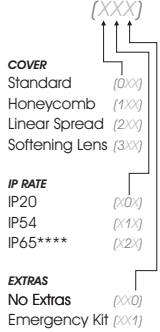

SOUL

SOUL MINI

SOUL

LD7, ST6, ST12, ST18, NB6, NB8, ZM6, ZM13

WD6, WD12, TW6, TW12

Name	Shape	Model	CCT	CRI80, CRI90 LED Source	Beam Angle	Luminaire Colour: Trim/Inner Case**	Dimming Option	Accessories
				80 (80) 90 (90)				
SOUL (SOUL)	Round (RD)	Low Depth 7W (LD7)	2700K (27C) 3000K (30C) 4000K (40C) 5000K (50C)	930lm 960lm 1020lm 1020lm	762lm 792lm 840lm 840lm	30° (30) DEEP** 27° (27)	White (WH) Black (BL) White/White (WW) White/Black (WB) Black/Black (BB) Black/White (BW)	Without Driver (00) Non Dimmable (ND) Analogue (1-10V) (A1) DMX (DX) DALI (DL) Push Button (PB) Phase Cut (PC) Wireless*** (WL)
SOUL DEEP (SOUL DEEP)	Square (SQ)							
SOUL ADJ (SOUL A)		Standard 6.2W (ST6)	2700K (27C) 3000K (30C) 4000K (40C) 5000K (50C)	704lm 713lm 760lm 736lm	568lm 608lm 656lm 704lm	19° (19) 35° (35) 50° (50) DEEP** 16° (16)		
SOUL ADJ DEEP (SOUL A DEEP)						30° (30) 45° (45)		
SOUL IP65 (SOUL 65)		Standard 12.2W (ST12)	2700K (27C) 3000K (30C) 4000K (40C) 5000K (50C)	1590lm 1710lm 1830lm 1710lm	1380lm 1485lm 1590lm 1590lm			
SOUL IP65 DEEP (SOUL 65 DEEP)		Standard 18W (ST18)	2700K (27C) 3000K (30C) 4000K (40C) 5000K (50C)	2067lm 2223lm 2379lm 2223lm	1794lm 1931lm 2067lm 2067lm			
		Narrow Beam 6W (NB6)	2700K (27C) 3000K (30C) 4000K (40C) 5000K (50C)	616lm 616lm 665lm 714lm	497lm 532lm 574lm 616lm	9° (09)		
		Narrow Beam 8W (NB8)	2700K (27C) 3000K (30C) 4000K (40C) 5000K (50C)	792lm 792lm 855lm 918lm	639lm 684lm 738lm 792lm			
		Zoom 6.4W (ZM6)	2700K (27C) 3000K (30C) 4000K (40C) 5000K (50C)	704lm 713lm 760lm 736lm	568lm 608lm 656lm 704lm	22°-50° (2250)		
		Zoom 13W (ZM13)	2700K (27C) 3000K (30C) 4000K (40C) 5000K (50C)	1306lm 1360lm 1435lm 1453lm	1098lm 1150lm 1236lm 1236lm			
		Warm Dimming 0.2-6W (WD6)	1800K-3000K (1830B)	636lm	518lm	19° (19) 35° (35) 50° (50) DEEP** 16° (16)		
		Warm Dimming 12W (WD12)	1800K-3000K (1830B)	1246lm	1045lm	30° (30) 45° (45)		
		Tunable White 5.9W (TW6)	2700K-5000K (2750B)	585lm	(both CCT's driven)			
		Tunable White 11.5W (TW12)	2700K-5000K (2750B)	987lm	(both CCT's driven)			
							Analogue (1-10V) (A1) DALI (DL) Phase Cut (PC) Wireless*** (WL)	
							DALI (DL) Wireless*** (WL)	