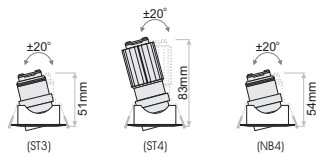

SOUL MINI IP65