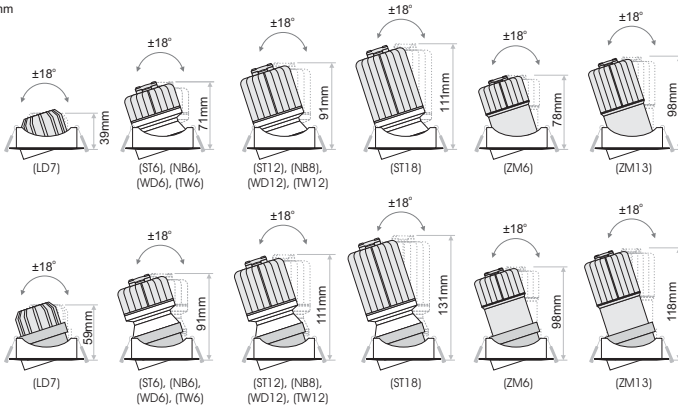

- SOUL is a series of recessed downlights.
- It is available either round or square.
- It is either fixed or adjustable depending on the model.
- It is available in standard or deep version offering extra visual comfort.
- Power consumption: varies from 3 to 18 watt.
- Beam angle: varies from 9 to 50 degrees.
- SOUL DEEP version is also available for LED lamps.
- Accessories available: honeycomb, linear spread lens, softening lens.
- Luminaire outer trim material: aluminium.
- Outer trim available in black or white as standard but custom colours also available upon request.
- 3 SDCM
- L90/B10 50000h
- Low UGR ensuring visual comfort (UGR<15 for DEEP version models).
- Selection of IP protection: either IP20 or IP54 (face only).
- Soul is also offered with an ingress protection rate IP65 (face only).
- Soul Mini: constant current 350mA @3W / 500mA @4.3W.

Ordering Code Example: *SOUL MINI DEEP-RD-ST4-30C-80-38-WB-DL-100*

SOUL DEEP LL

Model	Outer Trim	Luminaire Colour:	Lamp Holder	Accessories
SOUL DEEP LL <i>(SOUL DEEP LL)</i>	Round <i>(RD)</i> Square <i>(SQ)</i>	White/White <i>(WW)</i> White/Black <i>(WB)</i> Black/Black <i>(BB)</i> Black/White <i>(BW)</i>	GU10 (max 7.5W) (G1)	<p>COVER</p> <ul style="list-style-type: none"> Standard <i>(0)</i> Honeycomb <i>(1)</i> Linear Spread <i>(2)</i> Softening Lens <i>(3)</i> <p>IP RATE</p> <ul style="list-style-type: none"> IP20 <i>(0)</i> IP54 <i>(1)</i> IP65* <i>(2)</i>
SOUL ADJ DEEP LL <i>(SOUL A DEEP LL)</i>				
SOUL IP65 DEEP LL <i>(SOUL 65 DEEP LL)</i>				

* Applicable only for SOUL IP65 DEEP

Ordering Code Example: *SOUL A DEEP LL-RD-WW-G-1-10*

SOUL

SOUL

SOUL DEEP

SOUL ADJ

SOUL ADJ DEEP

SOUL IP65