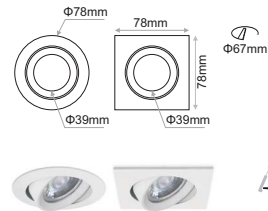

- SOUL is a series of recessed downlights.
- It is available either round or square.
- It is either fixed or adjustable depending on the model.
- It is available in standard or deep version offering extra visual comfort.
- Power consumption: varies from 3 to 18 watt.
- Beam angle: varies from 9 to 50 degrees.
- SOUL DEEP version is also available for LED lamps.
- Accessories available: honeycomb, linear spread lens, softening lens.
- Luminaire outer trim material: aluminium.
- Outer trim available in black or white as standard but custom colours also available upon request.
- 3 SDCM
- L90/B10 50000h
- Low UGR ensuring visual comfort (UGR<15 for DEEP version models).
- Selection of IP protection: either IP20 or IP54 (face only).
- Soul is also offered with an ingress protection rate IP65 (face only).
- Soul Mini: constant current 350mA @3W / 500mA @4.3W.

Ordering Code Example: *SOUL MINI DEEP-RD-ST4-30C-80-38-WB-DL-100*

SOUL DEEP LL

Model	Outer Trim	Luminaire Colour:	Lamp Holder	Accessories
SOUL DEEP LL <i>(SOUL DEEP LL)</i>	Round <i>(RD)</i> Square <i>(SQ)</i>	White/White <i>(WW)</i> White/Black <i>(WB)</i> Black/Black <i>(BB)</i> Black/White <i>(BW)</i>	GU10 (max 7.5W) (G1)	<p>COVER</p> <ul style="list-style-type: none"> Standard <i>(0)</i> Honeycomb <i>(1)</i> Linear Spread <i>(2)</i> Softening Lens <i>(3)</i> <p>IP RATE</p> <ul style="list-style-type: none"> IP20 <i>(0)</i> IP54 <i>(1)</i> IP65* <i>(2)</i>
SOUL ADJ DEEP LL <i>(SOUL A DEEP LL)</i>				
SOUL IP65 DEEP LL <i>(SOUL 65 DEEP LL)</i>				

* Applicable only for SOUL IP65 DEEP

Ordering Code Example: *SOUL A DEEP LL-RD-WW-G-1-10*

SOUL

SOUL

SOUL DEEP

SOUL ADJ

SOUL ADJ DEEP

SOUL IP65