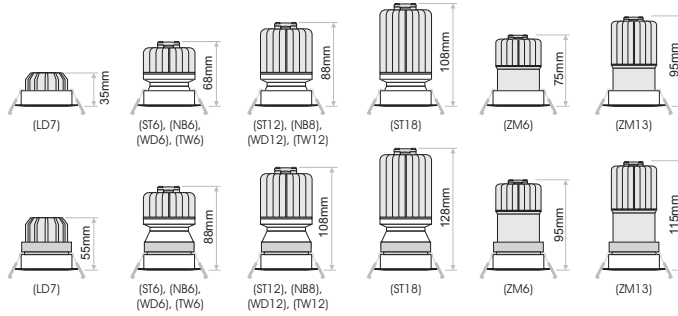

- SOUL is a series of recessed downlights.
- It is available either round or square.
- It is either fixed or adjustable depending on the model.
- It is available in standard or deep version offering extra visual comfort.
- Power consumption: varies from 3 to 18 watt.
- Beam angle: varies from 9 to 50 degrees.
- SOUL DEEP version is also available for LED lamps.
- Accessories available: honeycomb, linear spread lens, softening lens.
- Luminaire outer trim material: aluminium.
- Outer trim available in black or white as standard but custom colours also available upon request.
- 3 SDCM
- L90/B10 50000h
- Low UGR ensuring visual comfort (UGR<15 for DEEP version models).
- Selection of IP protection: either IP20 or IP54 (face only).
- Soul is also offered with an ingress protection rate IP65 (face only).
- Soul Mini: constant current 350mA @3W / 500mA @4.3W.

Ordering Code Example: *SOUL MINI DEEP-RD-ST4-30C-80-38-WB-DL-100*

SOUL DEEP LL

Model	Outer Trim	Luminaire Colour:	Lamp Holder	Accessories
SOUL DEEP LL <i>(SOUL DEEP LL)</i>	Round <i>(RD)</i> Square <i>(SQ)</i>	White/White <i>(WW)</i> White/Black <i>(WB)</i> Black/Black <i>(BB)</i> Black/White <i>(BW)</i>	GU10 (max 7.5W) (G1)	<p>COVER</p> <ul style="list-style-type: none"> Standard <i>(0)</i> Honeycomb <i>(1)</i> Linear Spread <i>(2)</i> Softening Lens <i>(3)</i> <p>IP RATE</p> <ul style="list-style-type: none"> IP20 <i>(0)</i> IP54 <i>(1)</i> IP65* <i>(2)</i>
SOUL ADJ DEEP LL <i>(SOUL A DEEP LL)</i>				
SOUL IP65 DEEP LL <i>(SOUL 65 DEEP LL)</i>				

* Applicable only for SOUL IP65 DEEP

Ordering Code Example: *SOUL A DEEP LL-RD-WW-G-1-10*

SOUL

SOUL

SOUL DEEP

SOUL ADJ

SOUL ADJ DEEP

SOUL IP65