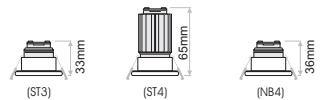

- SOUL is a series of recessed downlights.
- It is available either round or square.
- It is either fixed or adjustable depending on the model.
- It is available in standard or deep version offering extra visual comfort.
- Power consumption: varies from 3 to 18 watt.
- Beam angle: varies from 9 to 50 degrees.
- SOUL DEEP version is also available for LED lamps.
- Accessories available: honeycomb, linear spread lens, softening lens.
- Luminaire outer trim material: aluminium.
- Outer trim available in black or white as standard but custom colours also available upon request.
- 3 SDCM
- L90/B10 50000h
- Low UGR ensuring visual comfort (UGR<15 for DEEP version models).
- Selection of IP protection: either IP20 or IP54 (face only).
- Soul is also offered with an ingress protection rate IP65 (face only).
- Soul Mini: constant current 350mA @3W / 500mA @4.3W.

Ordering Code Example: *SOUL MINI DEEP-RD-ST4-30C-80-38-WB-DL-100*

SOUL DEEP LL

Model	Outer Trim	Luminaire Colour:	Lamp Holder	Accessories
SOUL DEEP LL <i>(SOUL DEEP LL)</i>	Round <i>(RD)</i> Square <i>(SQ)</i>	White/White <i>(WW)</i> White/Black <i>(WB)</i> Black/Black <i>(BB)</i> Black/White <i>(BW)</i>	GU10 (max 7.5W) (G1)	<p>COVER</p> <ul style="list-style-type: none"> Standard <i>(0)</i> Honeycomb <i>(1)</i> Linear Spread <i>(2)</i> Softening Lens <i>(3)</i> <p>IP RATE</p> <ul style="list-style-type: none"> IP20 <i>(0)</i> IP54 <i>(1)</i> IP65* <i>(2)</i>
SOUL ADJ DEEP LL <i>(SOUL A DEEP LL)</i>				
SOUL IP65 DEEP LL <i>(SOUL 65 DEEP LL)</i>				

SOUL IP65 DEEP

SOUL MINI

SOUL MINI

SOUL MINI DEEP

SOUL MINI ADJ

SOUL MINI ADJ DEEP

SOUL MINI IP65

SOUL MINI IP65 DEEP

SOUL

LD7

SOUL / SOUL ADJ
LOR 0.67 / 0.58
30°

SOUL DEEP BL / SOUL ADJ DEEP WH
LOR 0.46 / 0.49
27°

ST6/ ST12/ ST18/ WD6 /WD12 /TW6 /TW12

SOUL / SOUL ADJ
LOR 0.79 / 0.71
19°

LOR 0.87 / 0.77
35°

LOR 0.83 / 0.80
50°