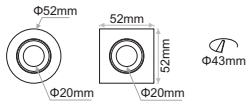

SOUL MINI ADJ